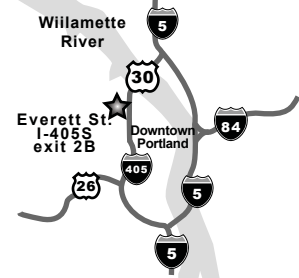

FOUR LOCATIONS!

BINGEN

OPEN 7 DAYS ~ 10-5
211 W. Steuben ~ 509.493.4242

HOOVER

OPEN 7 DAYS ~ 10-5
215 Oak Ave ~ 541.387.2919

PORTLAND

OPEN 7 DAYS ~ 10-6
1605 NW Everett ~ 503.222.4246

BEND